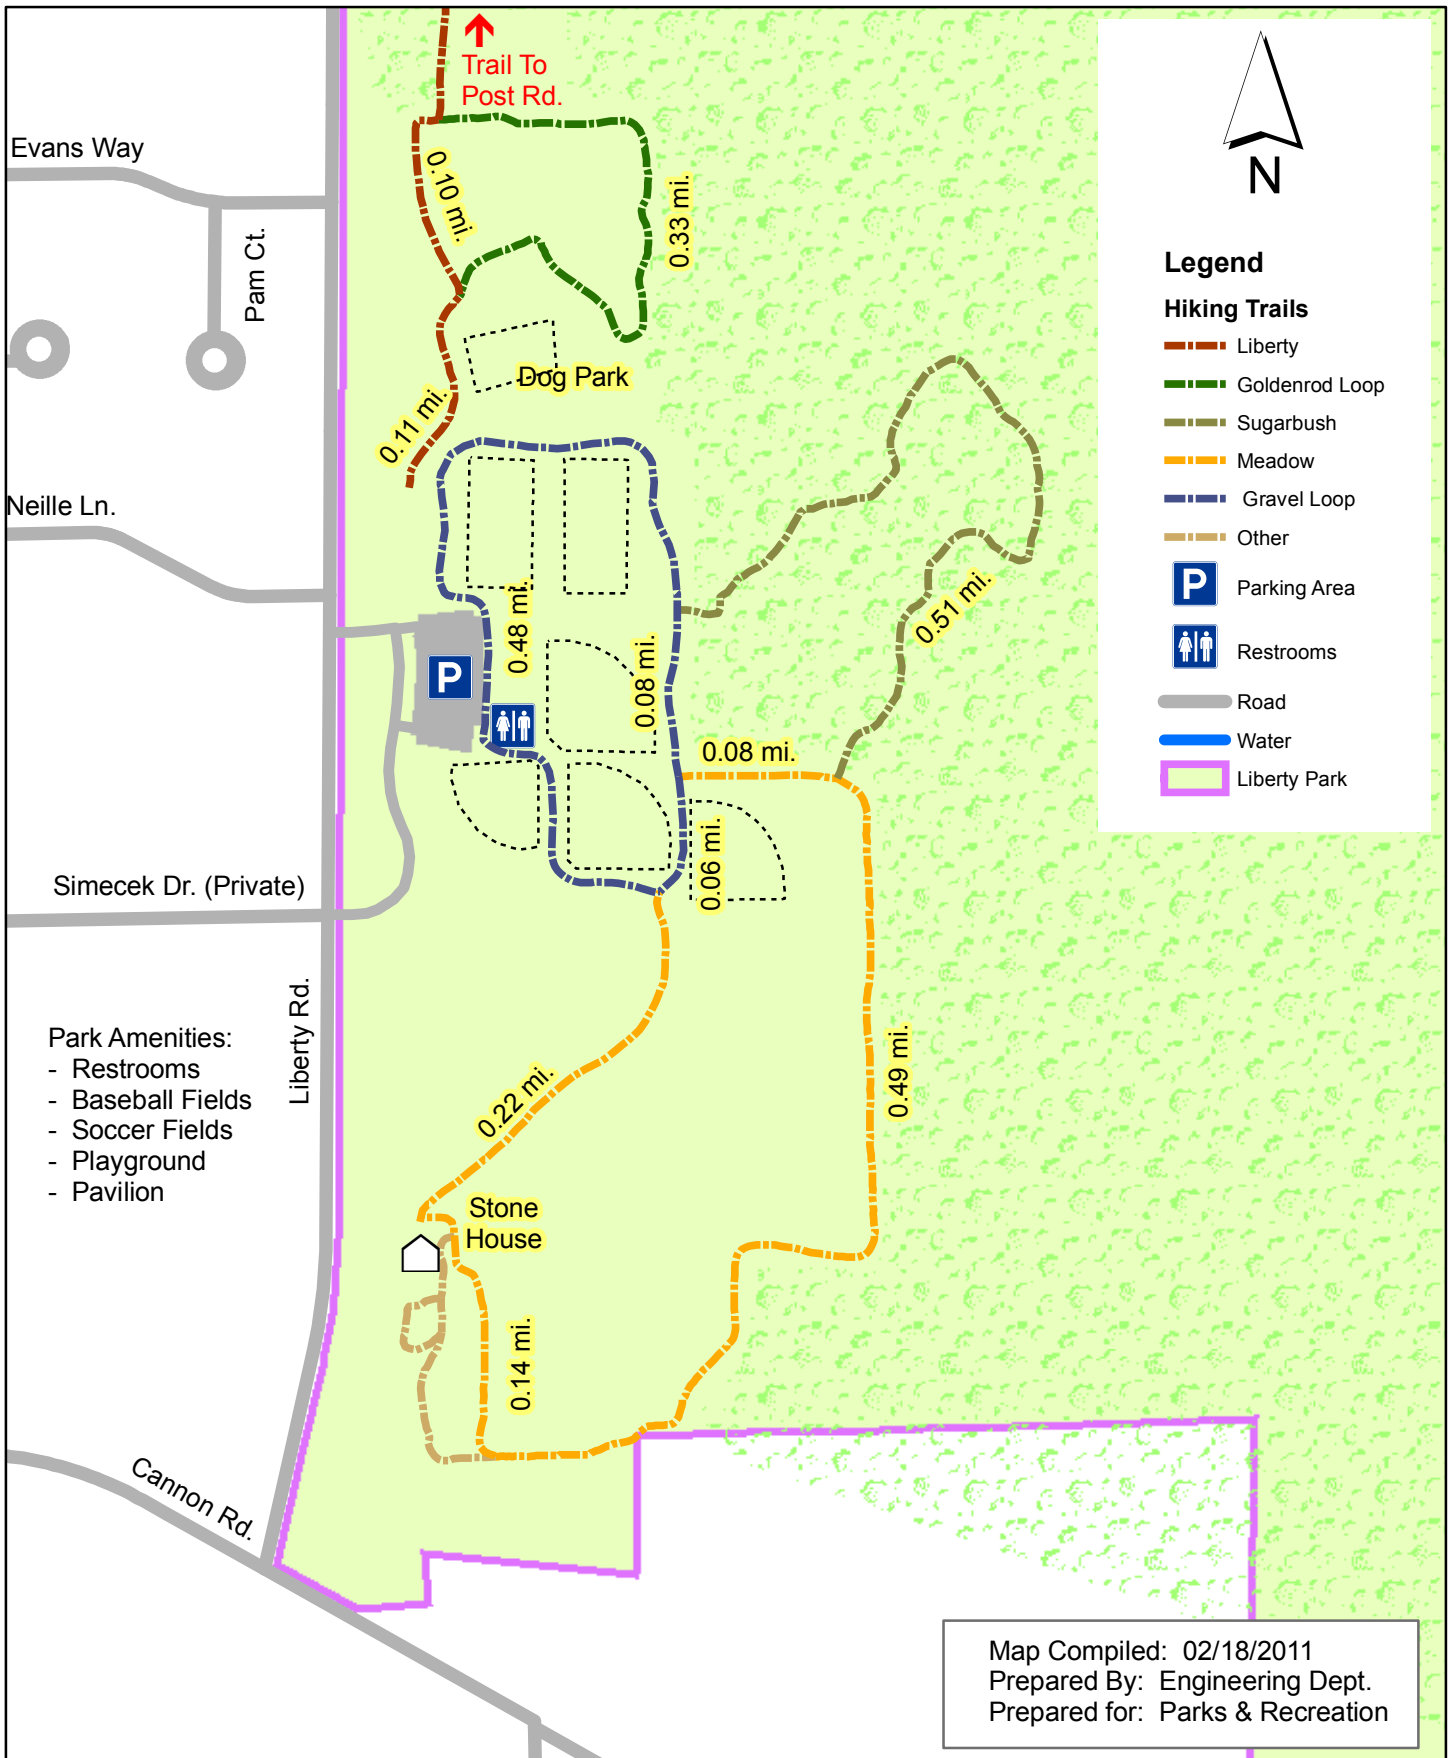

# LIBERTY PARK SOUTH

Map Compiled: 02/18/2011  
 Prepared By: Engineering Dept.  
 Prepared for: Parks & Recreation