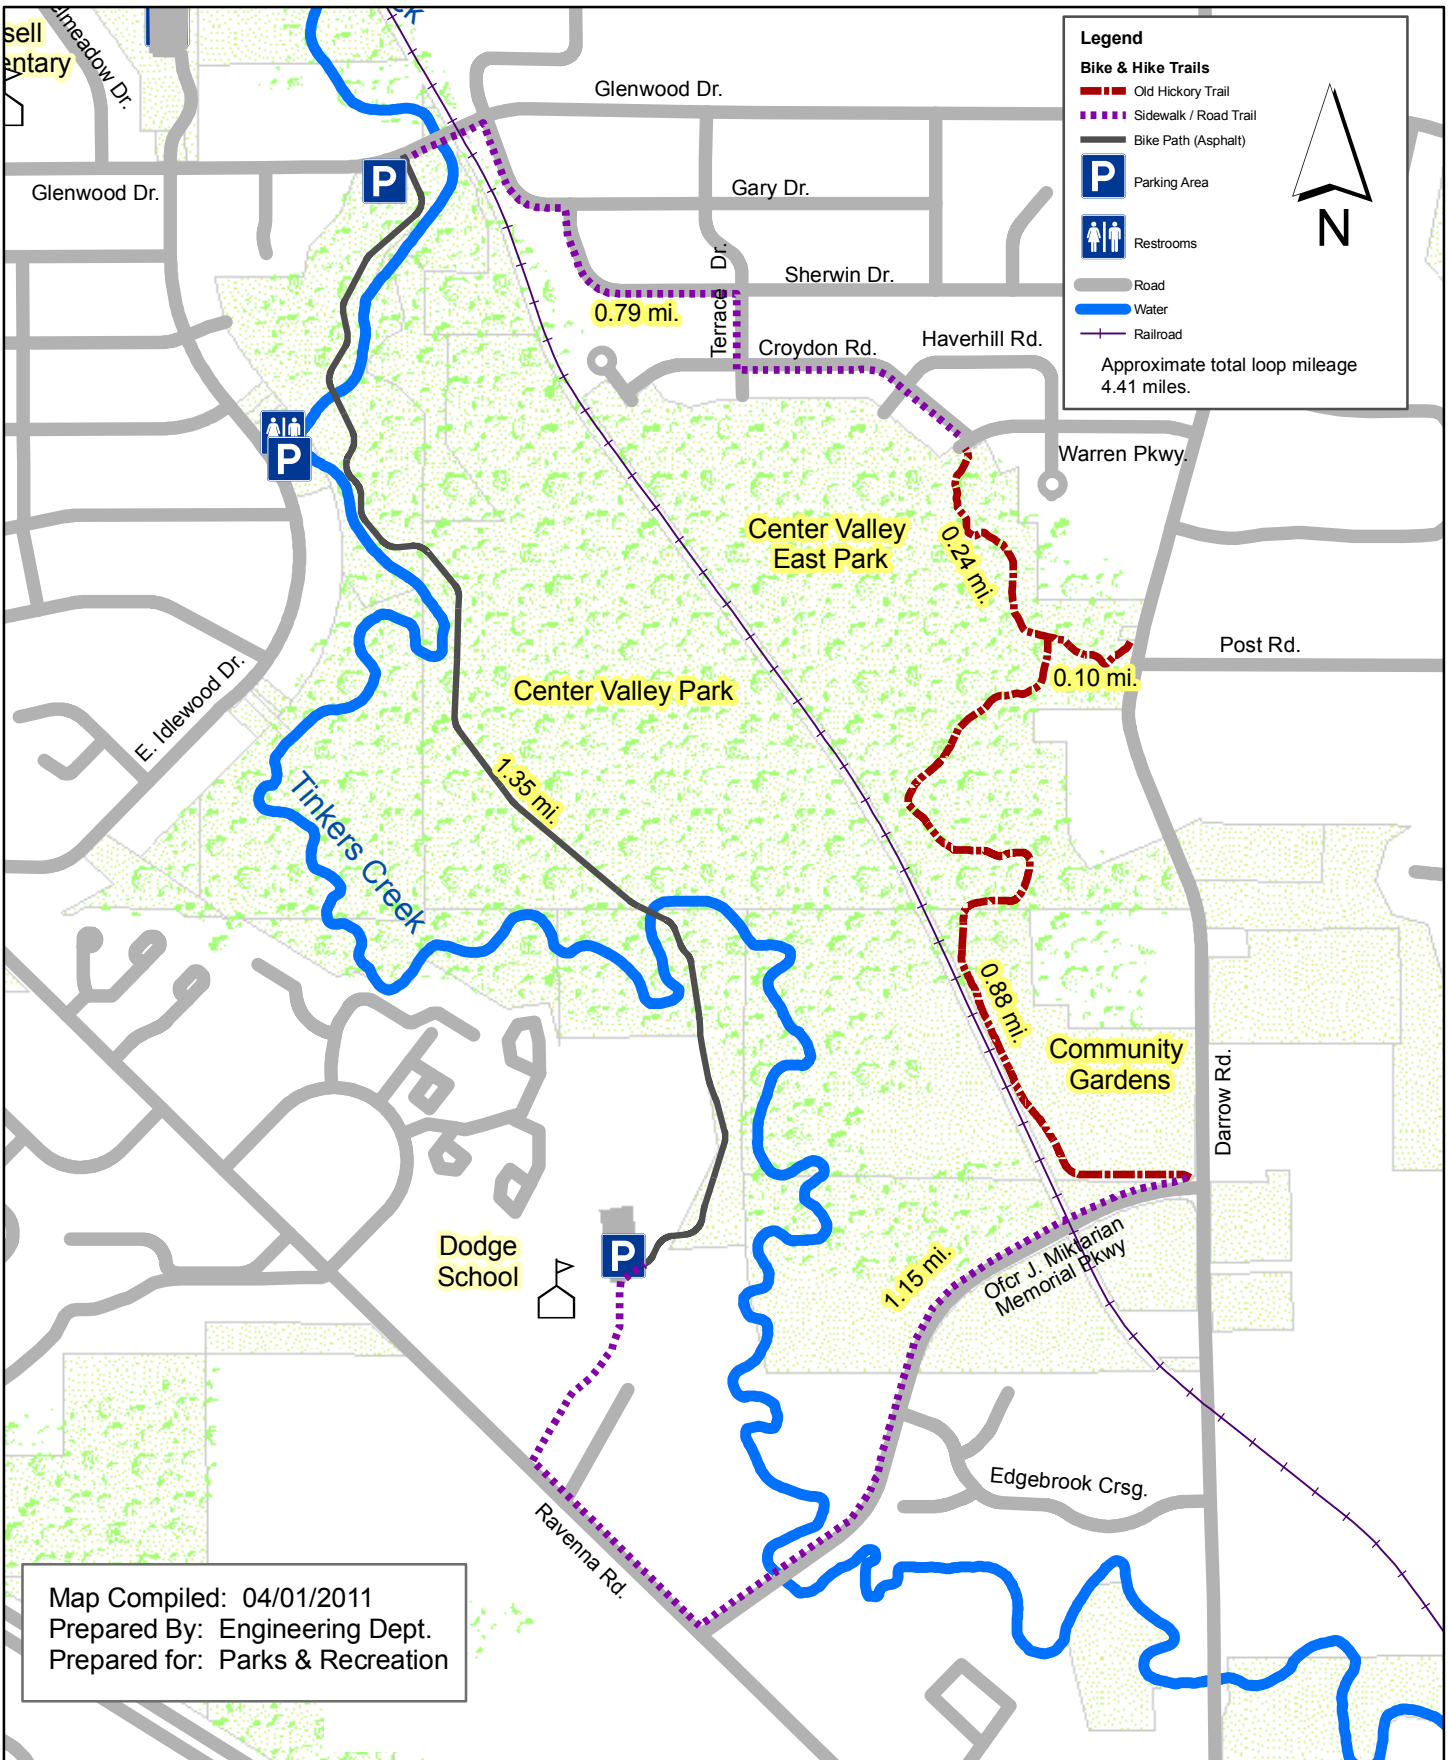

VALLEY PARKS LOOP

Legend

Bike & Hike Trails

- Old Hickory Trail
- Sidewalk / Road Trail
- Bike Path (Asphalt)

P Parking Area

♂ ♀ Restrooms

— Road

— Water

— Railroad

Approximate total loop mileage
4.41 miles.

Map Compiled: 04/01/2011
 Prepared By: Engineering Dept.
 Prepared for: Parks & Recreation