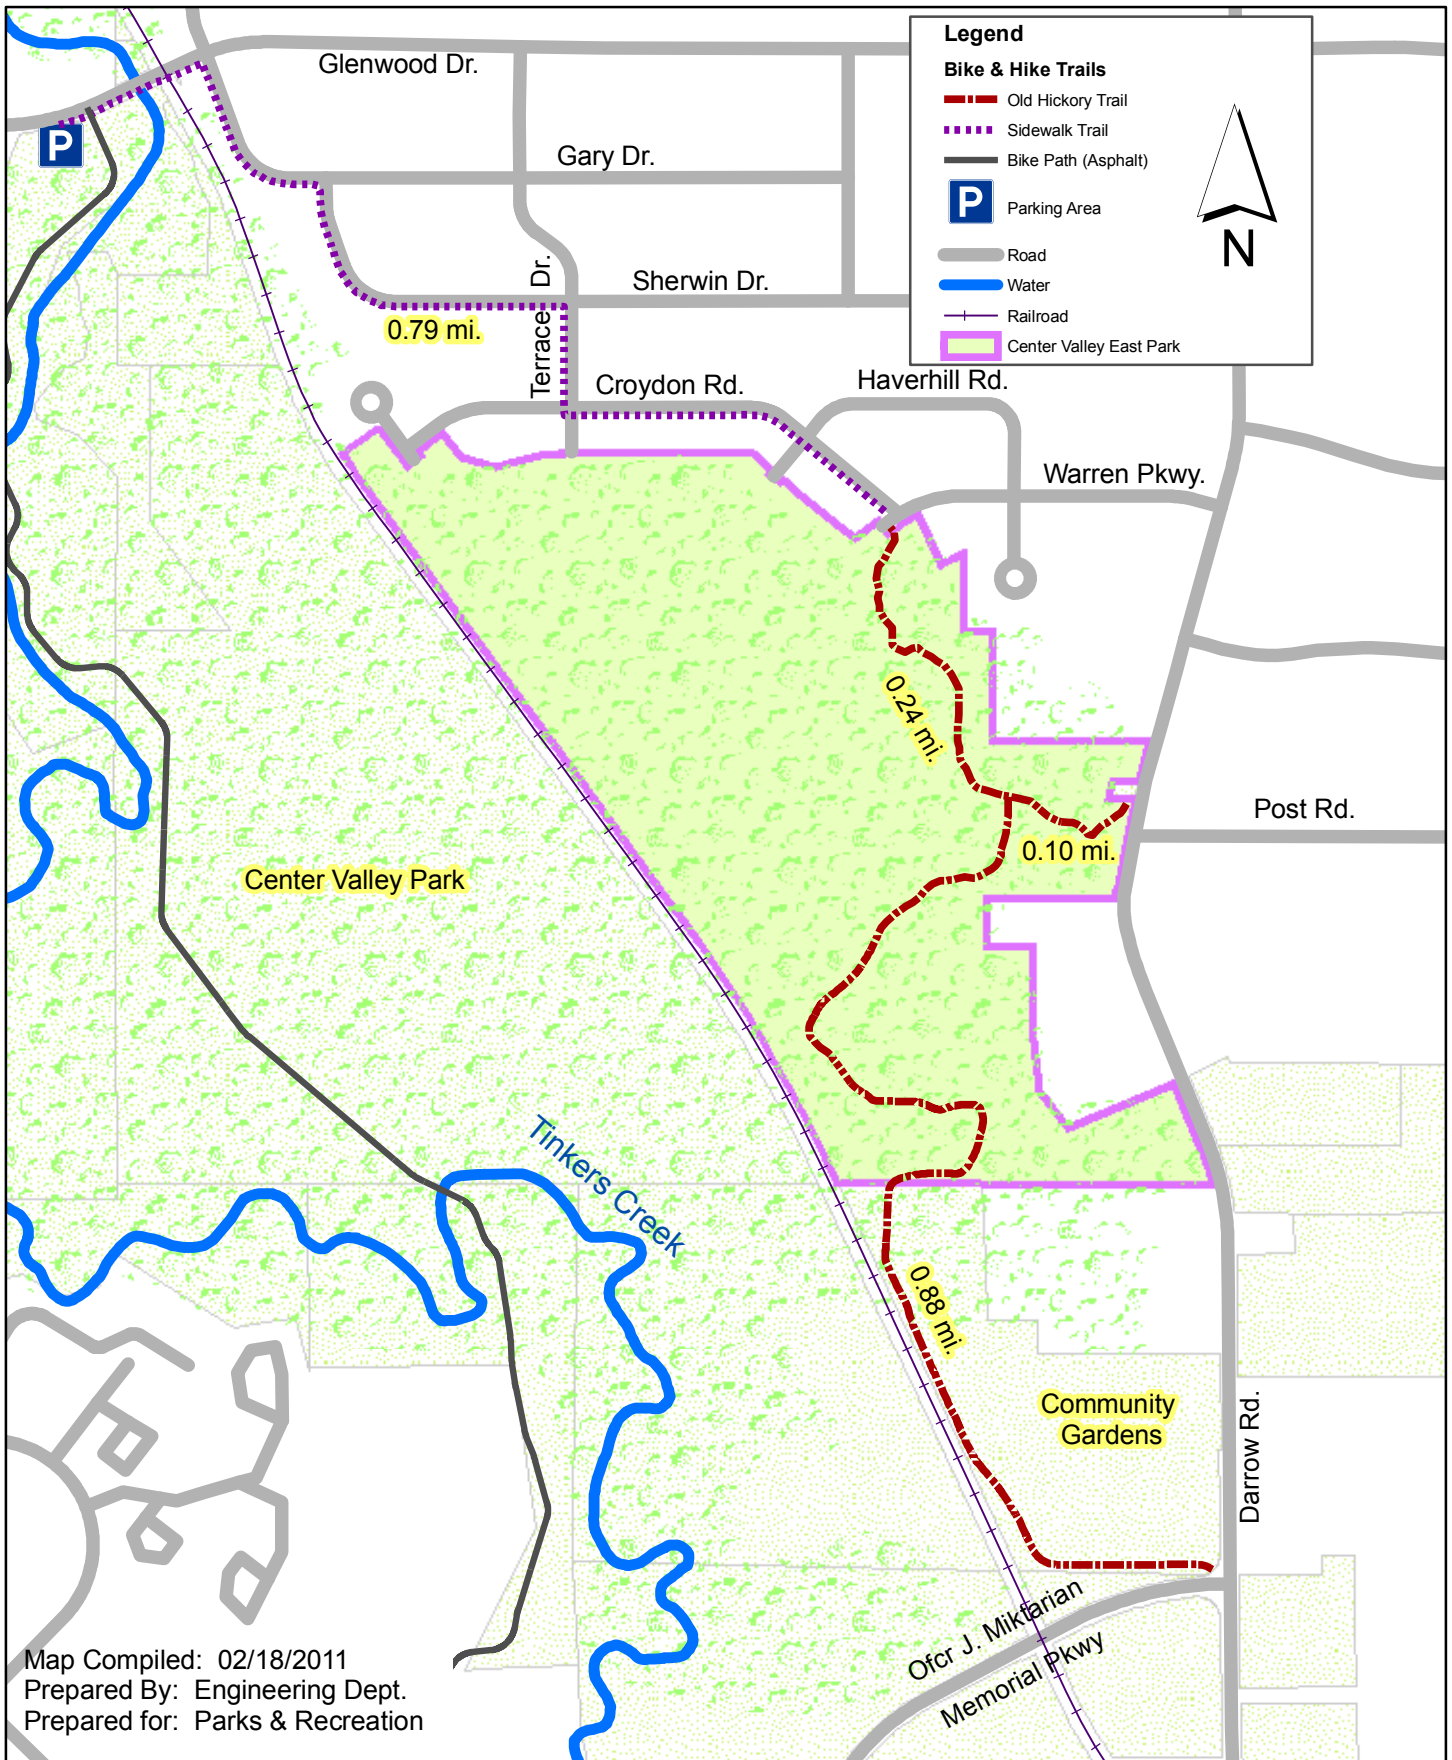

# CENTER VALLEY EAST PARK

Map Compiled: 02/18/2011  
Prepared By: Engineering Dept.  
Prepared for: Parks & Recreation